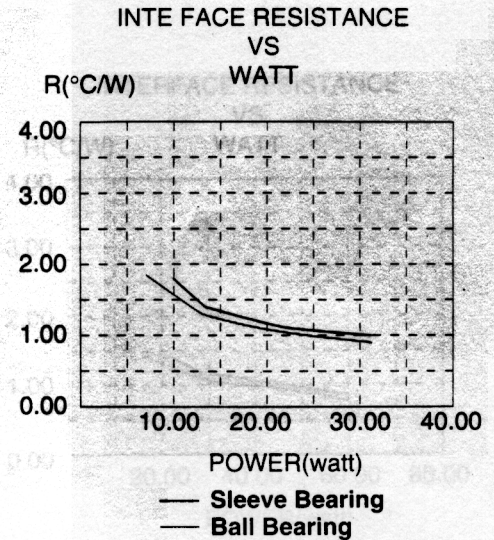

Unit:mm

MODEL 58603-S MODEL 58603-B

- Compatible with Intel Pentium P55C & P54CS
- MMX 200MHz/Cyrix 6x86 166MHz up
- Mounting By EIF Clip: ZIF Socket 5-7

Support SPGA & PPGA CPU Package