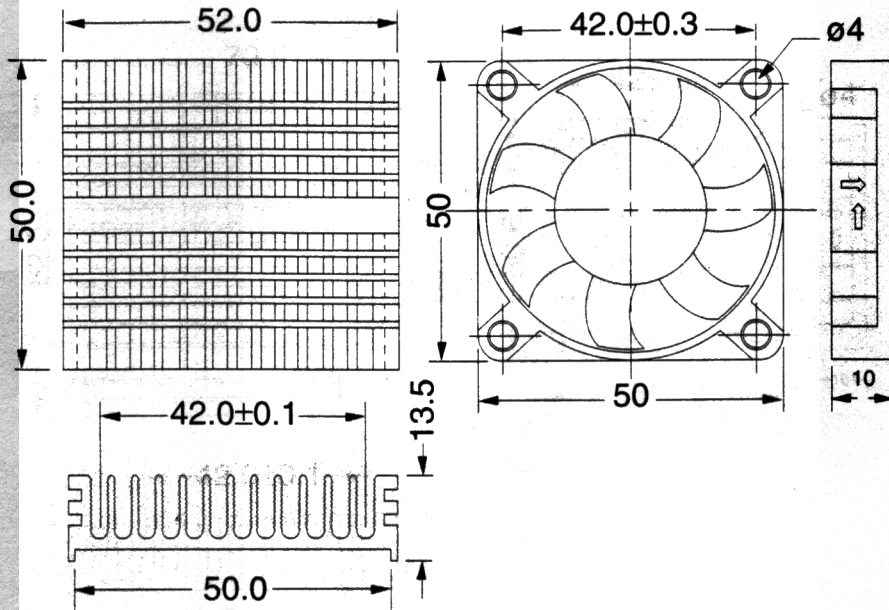

Unit:mm

MODEL 58603-S MODEL 58603-B

- Compatible with Intel Pentium P55C & P54CS
- MMX 200MHz/Cyrix 6x86 166MHz up
- Mounting By EIF Clip: ZIF Socket 5-7

Support SPGA & PPGA CPU Package